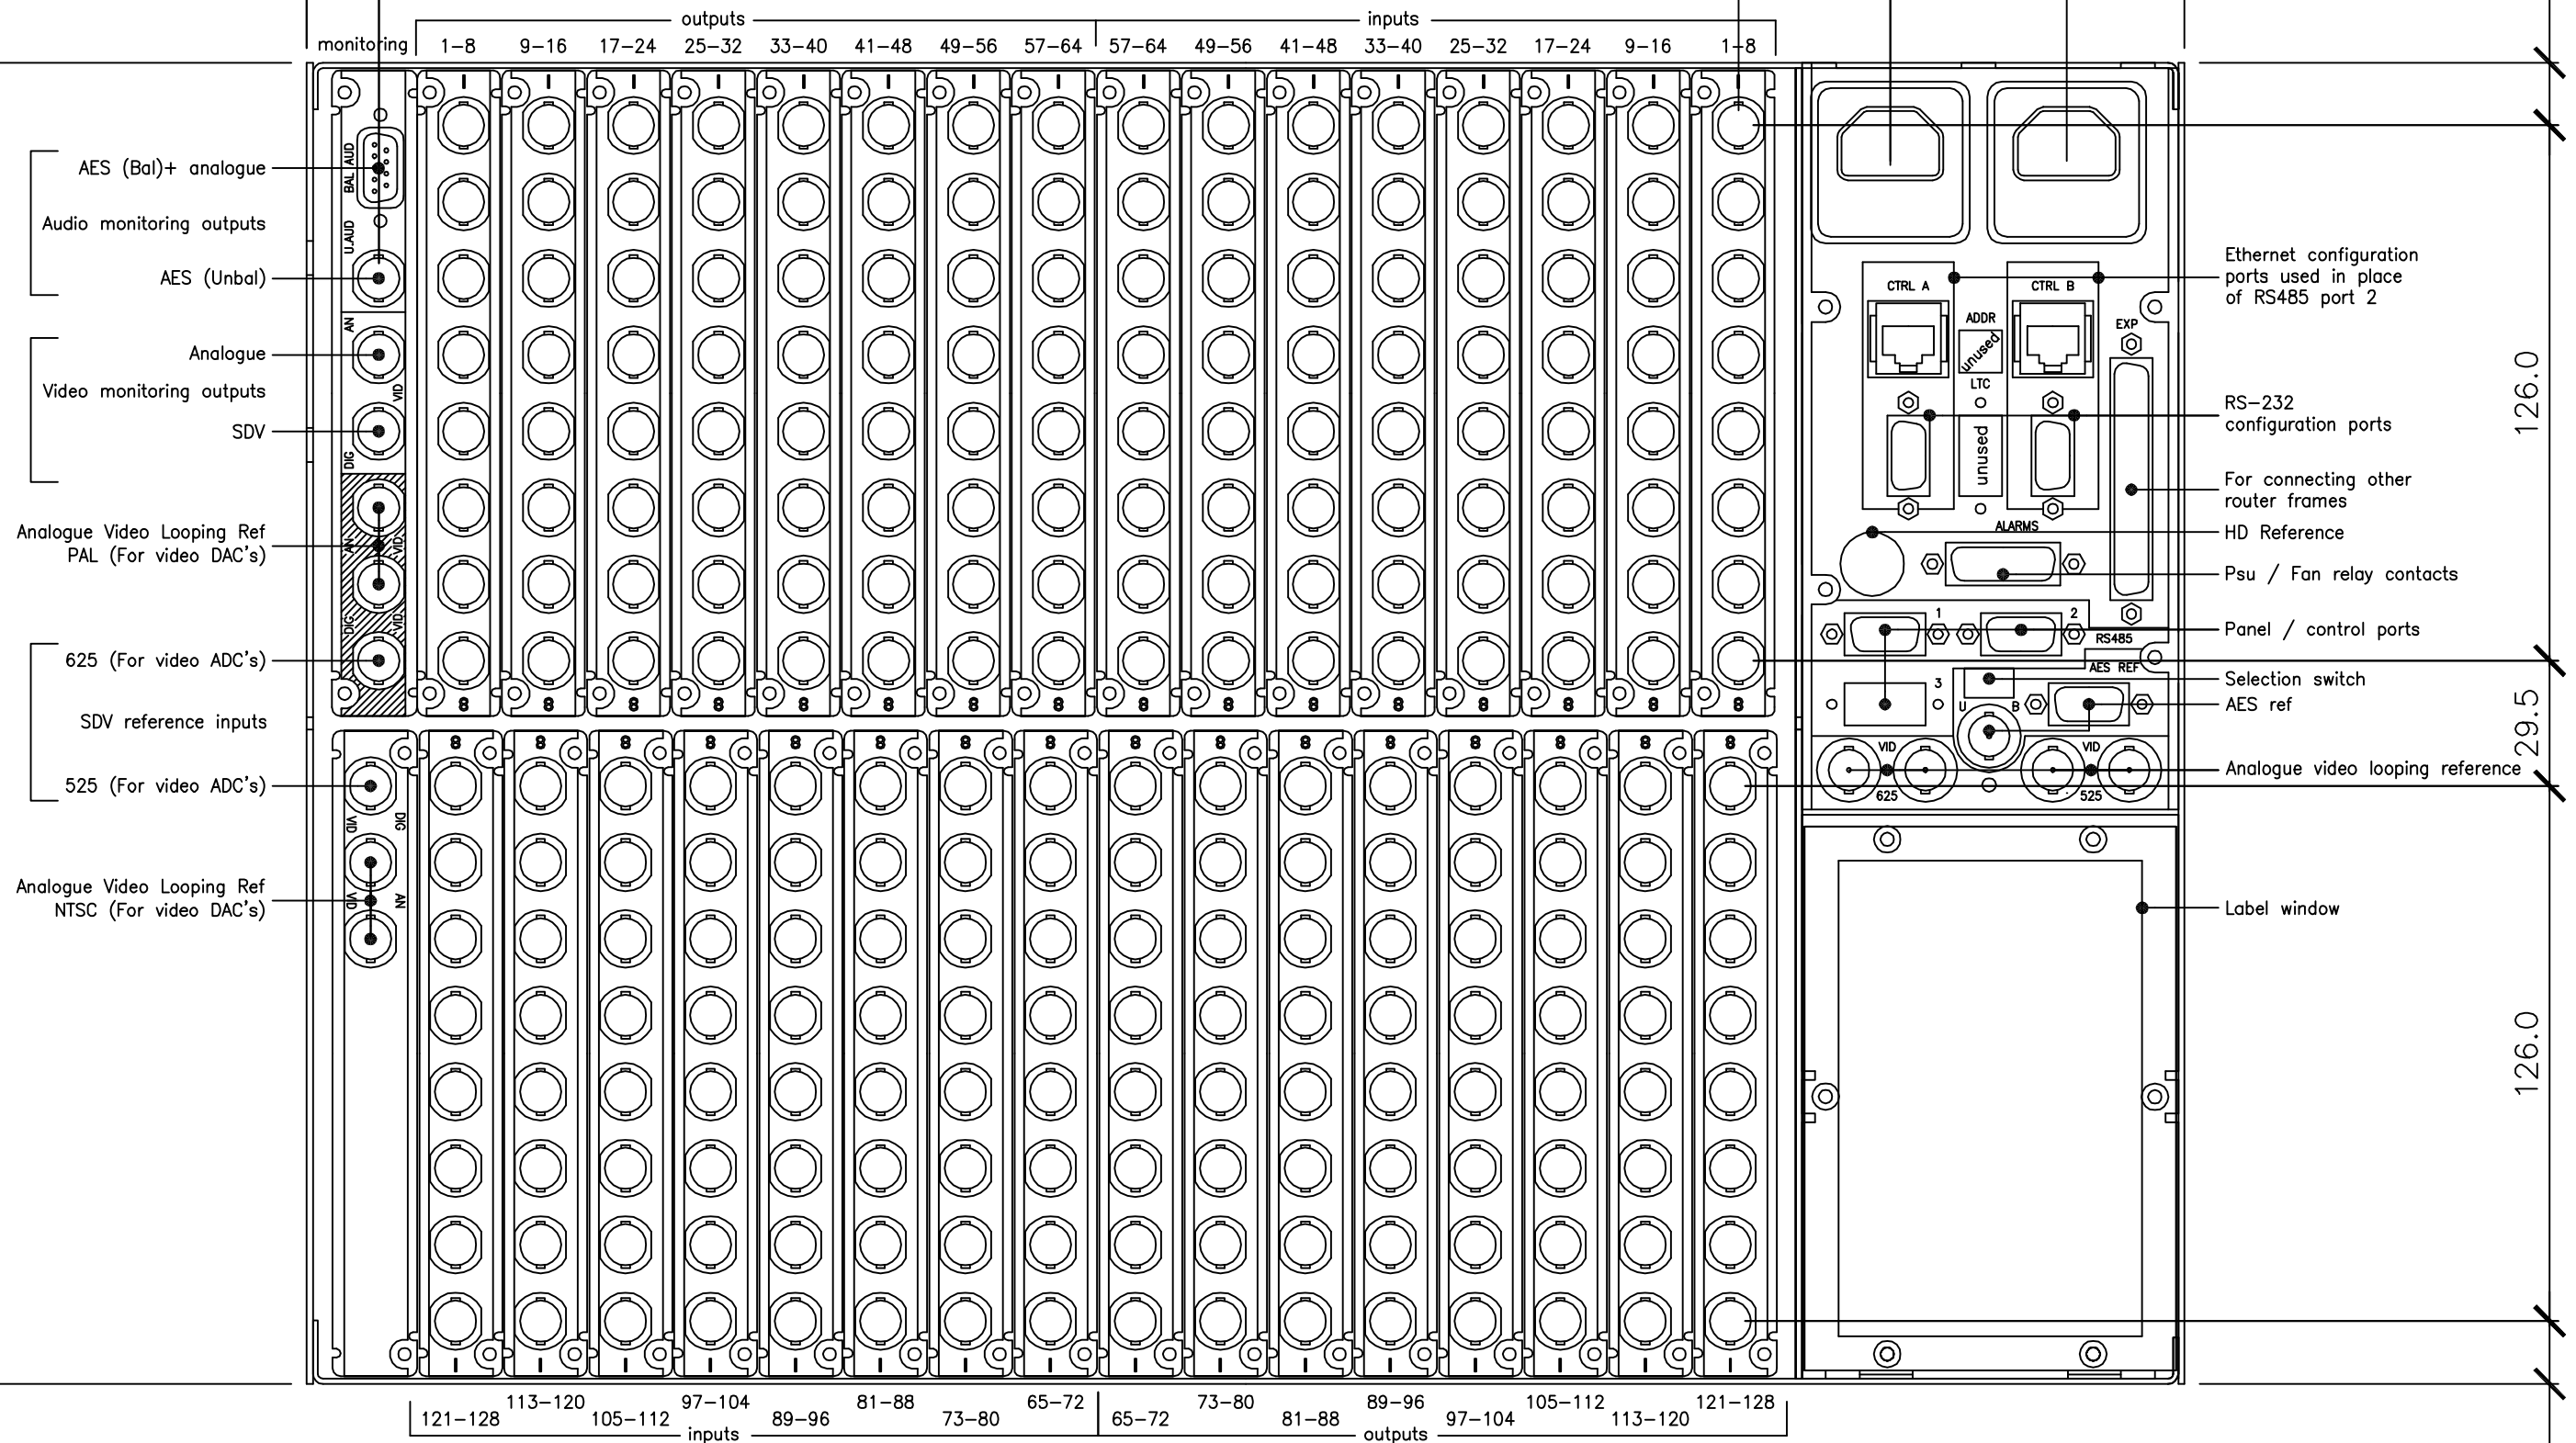

653740

442.0

17.0

16 x 20.0 = 320.0

35.7

41.5

14.8

311.0

126.0

29.5

126.0

14.8

DO NOT SCALE DRAWING !

ACAD FILE NAME
653740-1

PRO-BEL LIMITED

ISS	1	2015/07/11	DATE	DRN	RM	TITLE	SIRIUS 7U - REAR CABLE GUIDE	
CHK				APP		FINISH	-	
DATE	07.11.05			DATE	07.11.05	MATERIAL	-	
							DRG NO	653740

THIRD ANGLE PROJECTION
TOLERANCES UNLESS STATED:-
1 ± 0.4
1.0 ± 0.13
DIA +0.13 -0
ANGLES ±1°
ALL DIMENSIONS IN MILLIMETRES